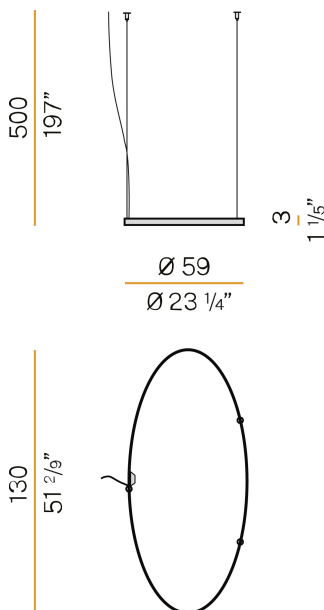

PANZERI

Zero Ellipse

24V DC
M03119.130.0410

 mat brass

Data sheet

CODE	M03119.130.0410
SYSTEM POWER CONSUMPTION	47W
EFFICACY	86.79lm/W
LIGHT SOURCE	LED
LIGHT SOURCE LIFETIME	L70 (B50) 60.000h
COLOUR TEMPERATURE	3000K Ra>90
LIGHT DISTRIBUTION	diffused
POWER SUPPLY	24V DC
DRIVER	remote not included
NOMINAL LUMINOUS FLUX	5670lm
LUMEN OUTPUT	4079lm
EFFICIENCY	71.9%
WEIGHT	1.53 Kg
PROTECTION DEGREE	IP20
COLOUR TOLLERANCES	SDCM 3
PACKING DIMENSIONS (CM)	71,0 x 136,0 x 10,0

Extruded polycarbonate diffuser with opaline finish.

Suspension kit with griplocks and 5m (196,9") long steel cables.

5m (196,9") long power cable in transparent PVC.

Provided without power canopy.

Technical drawing

Polar diagram