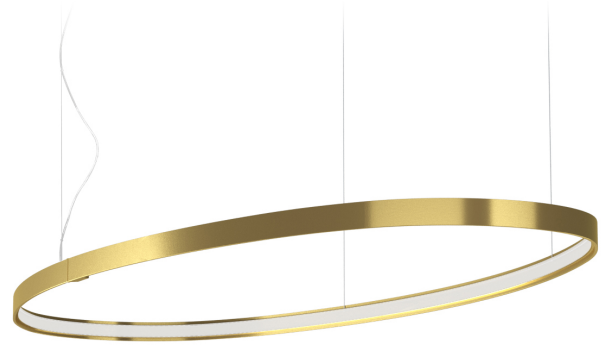

PANZERI

Zero Ellipse

24V DC
M03119.130.0410

 mat brass

Data sheet

CODE	M03119.130.0410
SYSTEM POWER CONSUMPTION	47W
EFFICACY	86.79lm/W
LIGHT SOURCE	LED
LIGHT SOURCE LIFETIME	L70 (B50) 60.000h
COLOUR TEMPERATURE	3000K Ra>90
LIGHT DISTRIBUTION	diffused
POWER SUPPLY	24V DC
DRIVER	remote not included
NOMINAL LUMINOUS FLUX	5670lm
LUMEN OUTPUT	4079lm
EFFICIENCY	71.9%
WEIGHT	1.53 Kg
PROTECTION DEGREE	IP20
COLOUR TOLLERANCES	SDCM 3
PACKING DIMENSIONS (CM)	71,0 x 136,0 x 10,0

Single or multiple suspension lighting fixture for interiors, with direct and indirect light emission.

Bended extruded aluminium structure in white, black, bronze, mat brass or titanium polyacrylic paint.

Extruded polycarbonate diffuser with opaline finish.

Suspension kit with griplocks and 5m (196,9") long steel cables.

5m (196,9") long power cable in transparent PVC.

Provided without power canopy.

Technical drawing